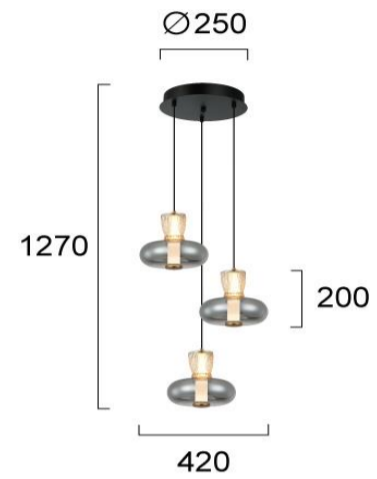

Product Datasheet

Code	4326800
Description	3/L Suspended Light Sirel
Family	SIREL
Type	PENDANT
Type of Lamp	LED module
Watt	23W
Volt	220-240V AC
Hertz	50-60 Hz
Class	Class II
IP	IP20
Environment	Indoor
Color	AMBER/SMOKE/BLACK/BRONZE
Material	GLASS/ELECTROSTATIC PAINTED STEEL /ALUMINIUM
Length	D:420
Height	H:1270
Width	
Kelvin	3000K
Lumen	625 Lm
Beam Angle	CRI 83
Dimmable	Non-Dimmable